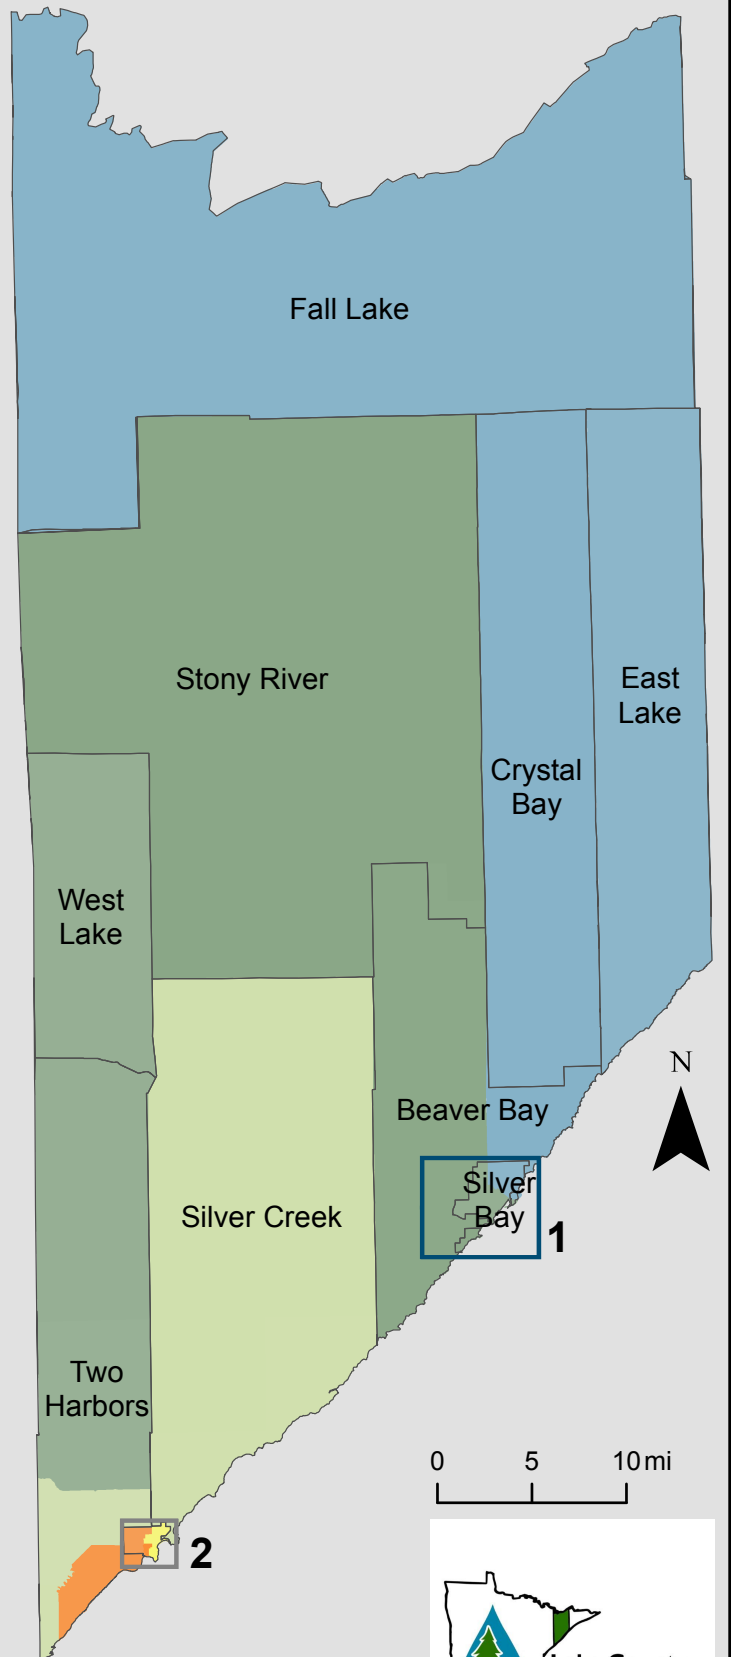

Lake County SWCD Supervisor Districts

District - Supervisor

- 1 - Teresa Sagen
- 2 - Ron Brodigan
- 3 - Todd Ronning
- 4 - Barb Omarzu
- 5 - Doug Haus