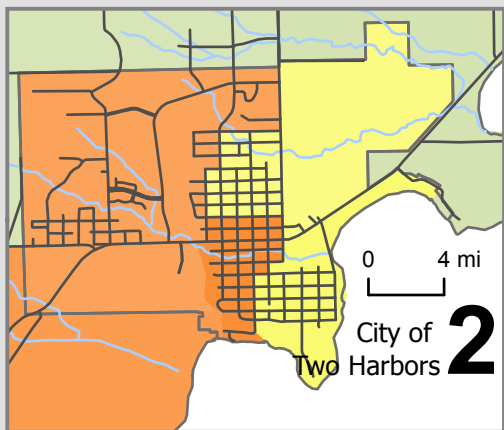

Lake County SWCD Supervisor Districts

District - Supervisor

- 1 - Teresa Sagen
- 2 - Ron Brodigan
- 3 - Todd Ronning
- 4 - Barb Omarzu
- 5 - Doug Haus