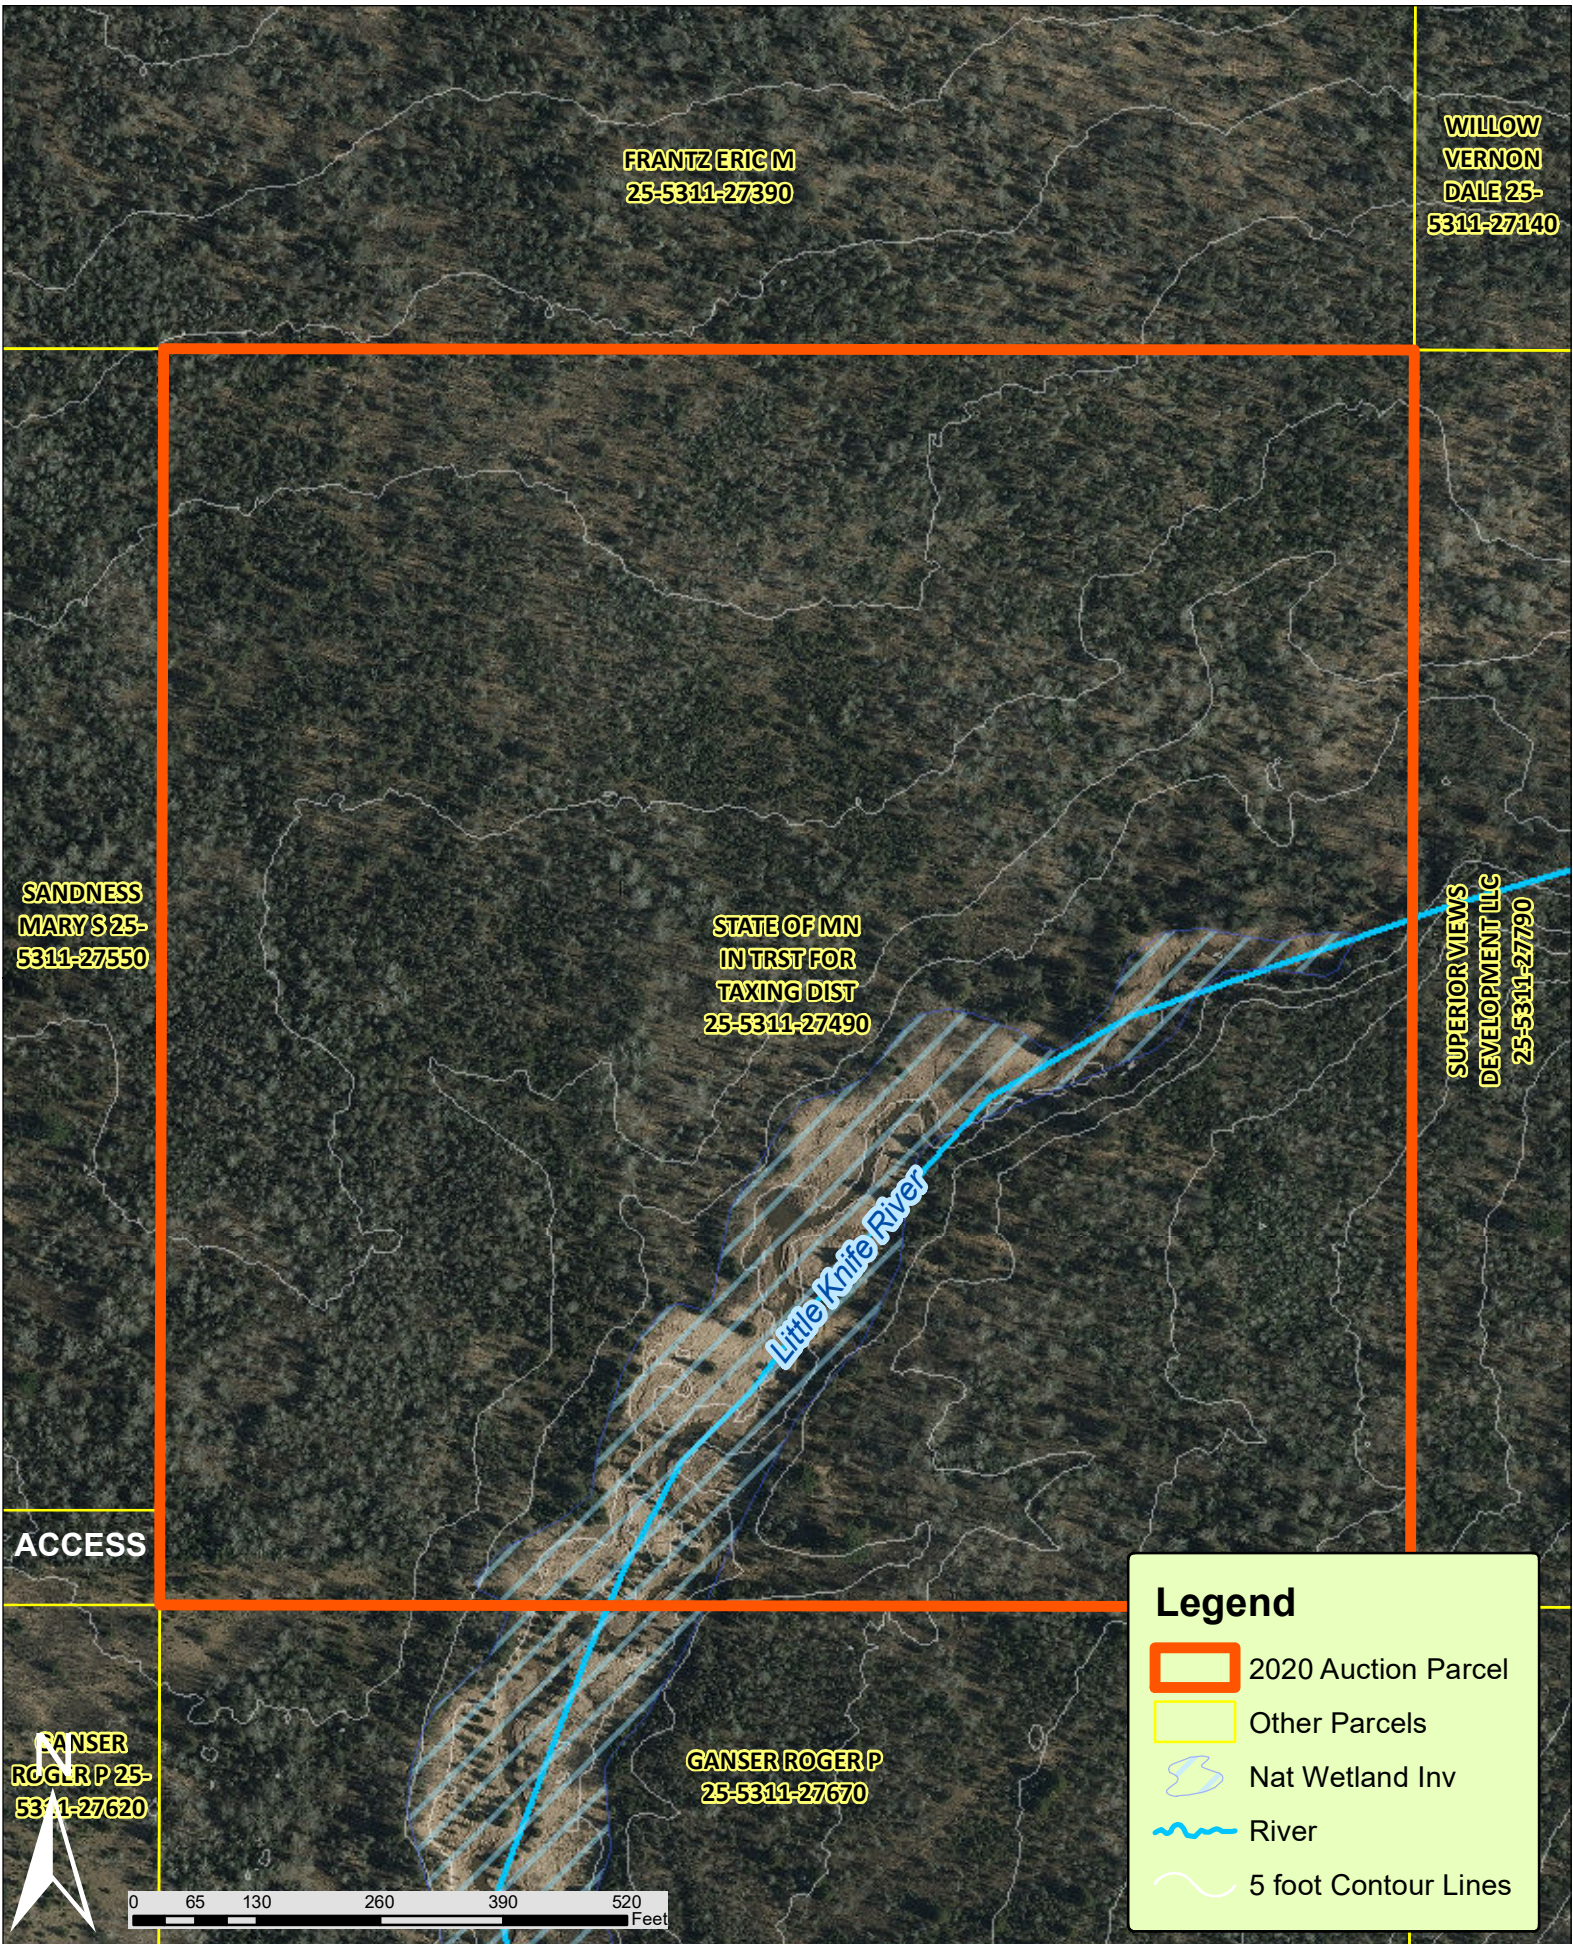

Little Knife

FRANTZ ERIC M
25-5311-27390

WILLOW
VERNON
DALE 25-
5311-27140

SANDNESS
MARY S 25-
5311-27550

STATE OF MN
IN TRST FOR
TAXING DIST
25-5311-27490

SUPERIOR VIEWS
DEVELOPMENT LLC
25-5311-27790

ACCESS

GANSER
ROGER P 25-
5311-27620

GANSER ROGER P
25-5311-27670

Legend

- 2020 Auction Parcel
- Other Parcels
- Nat Wetland Inv
- River
- 5 foot Contour Lines

0 65 130 260 390 520 Feet